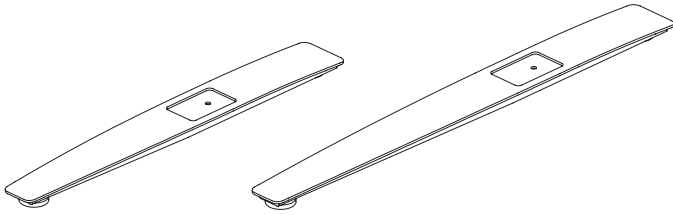

27" FM
Fiellø™ Medium

DESIGN SPECIFICATIONS

FOOT SIZES

22" FS
Fiellø™ Small